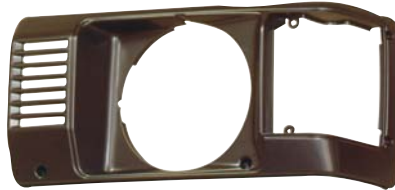

REPLACEMENT FOR

LITE ACE KM20 '80-'83

REPLACEMENT FOR

LITE ACE CM20 '84-'85 4K

REPLACEMENT FOR

LITE ACE CM31 KM31 KM39

212-1205
LIGHT CASE
R 53130-29115
L 53140-29115
5PCS 1.5CFT

TOYOTA

REPLACEMENT FOR

**LITE ACE YM31 CM31
KM50 '90**

REPLACEMENT FOR

LITE ACE CR27 3Y 5K '93

212-1149-RD

HEAD LAMP

RD:

R 81130-95724